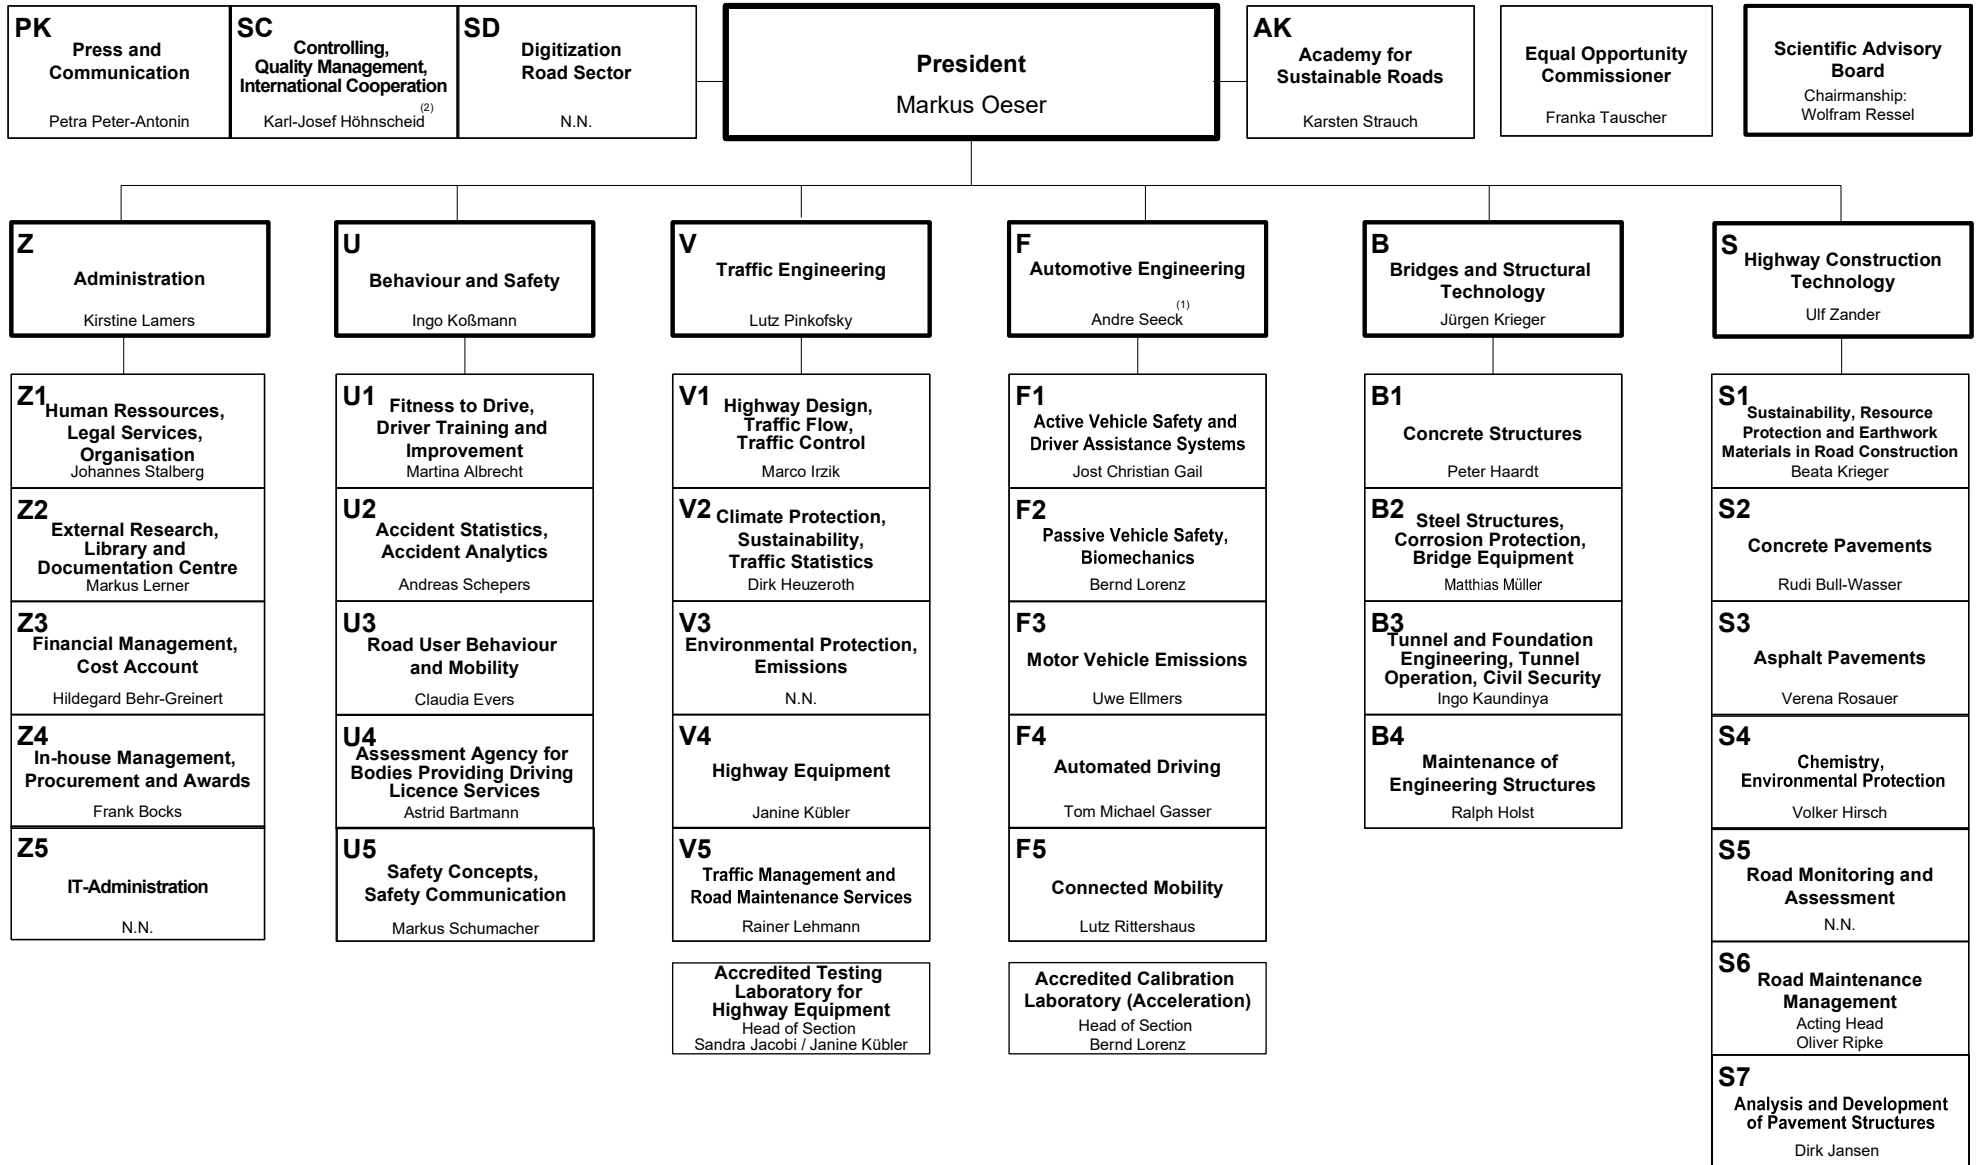

Federal Highway Research Institute (BAST) Organisation Chart

(1) Deputy of the President
(2) also Research Commissioner