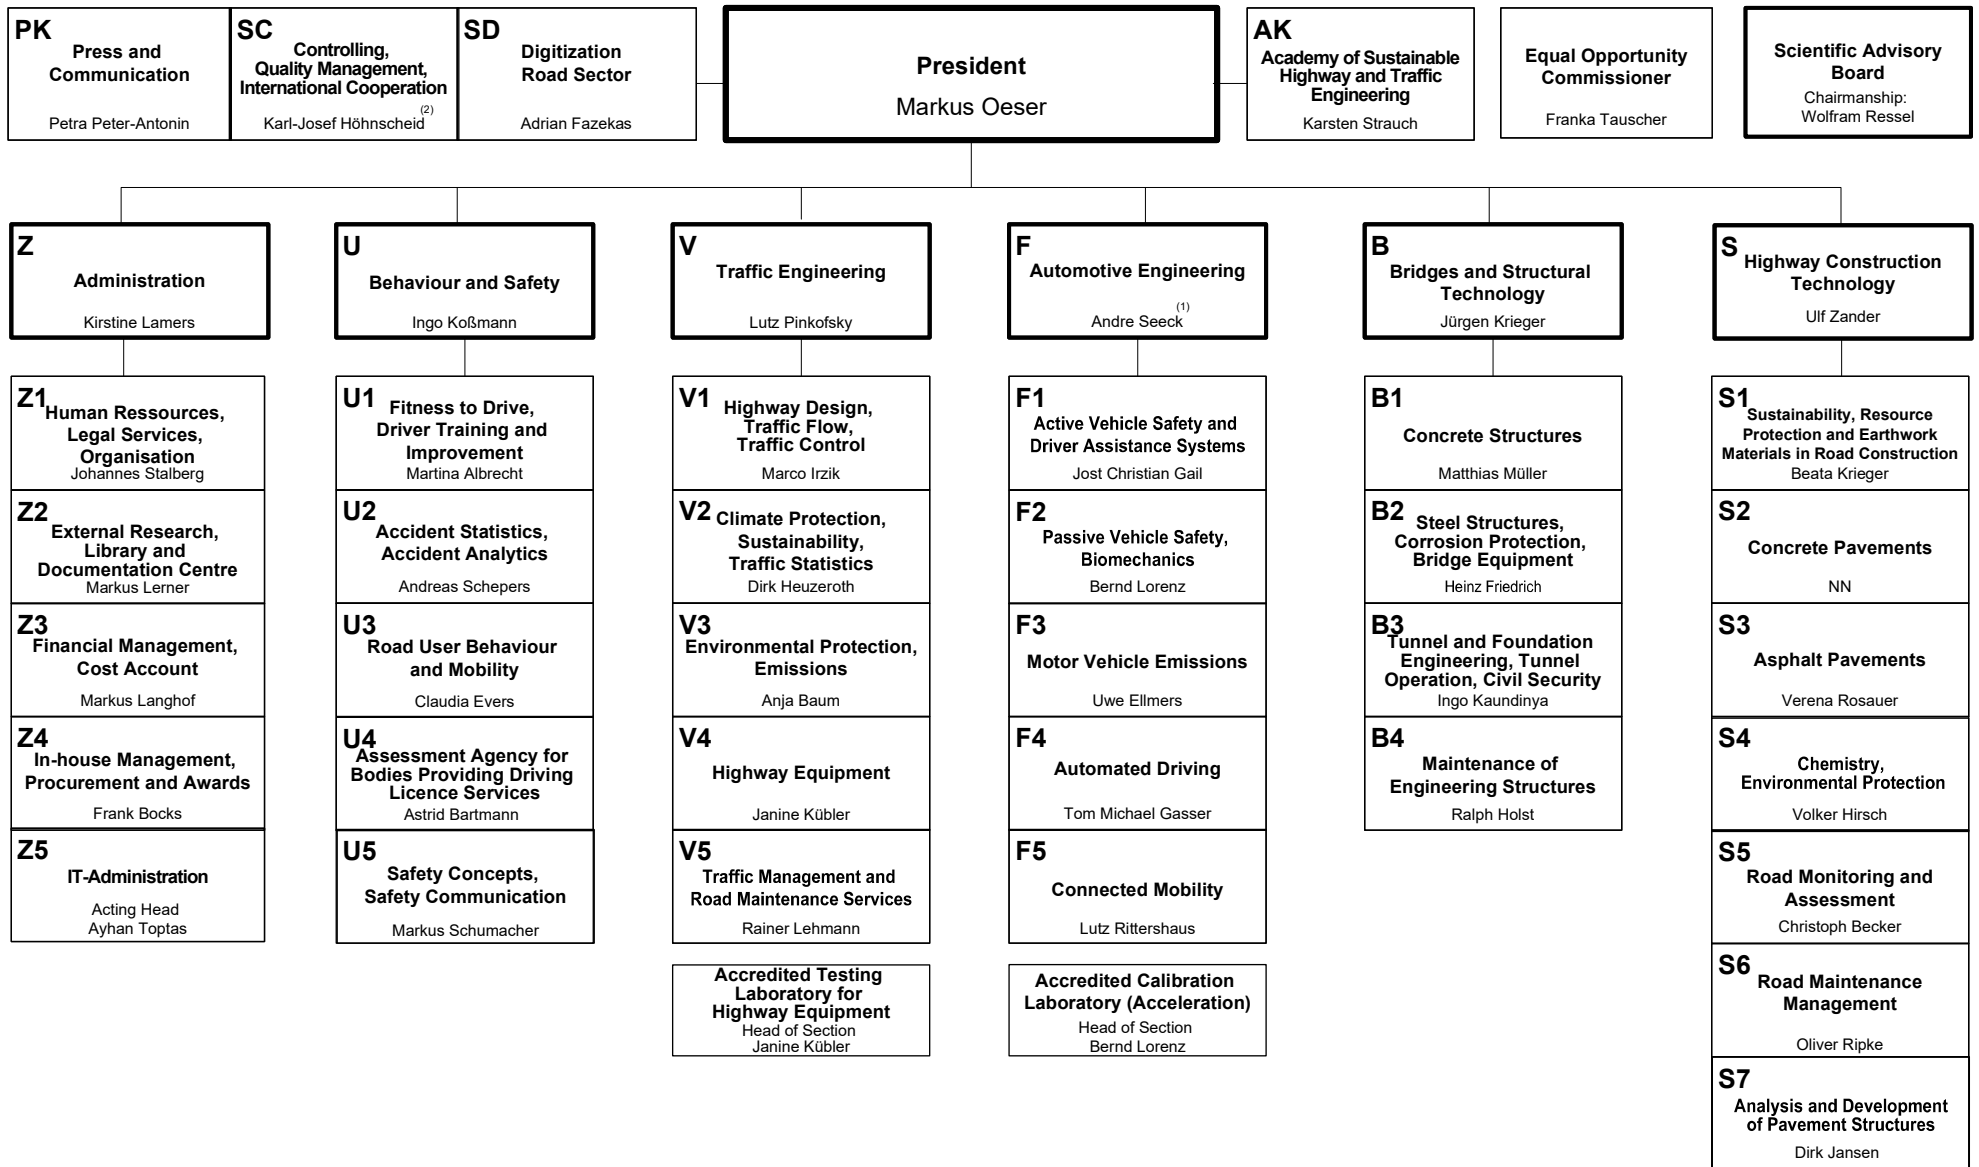

Federal Highway Research Institute (BAST) Organisation Chart

(1) Deputy of the President
(2) also Research Commissioner