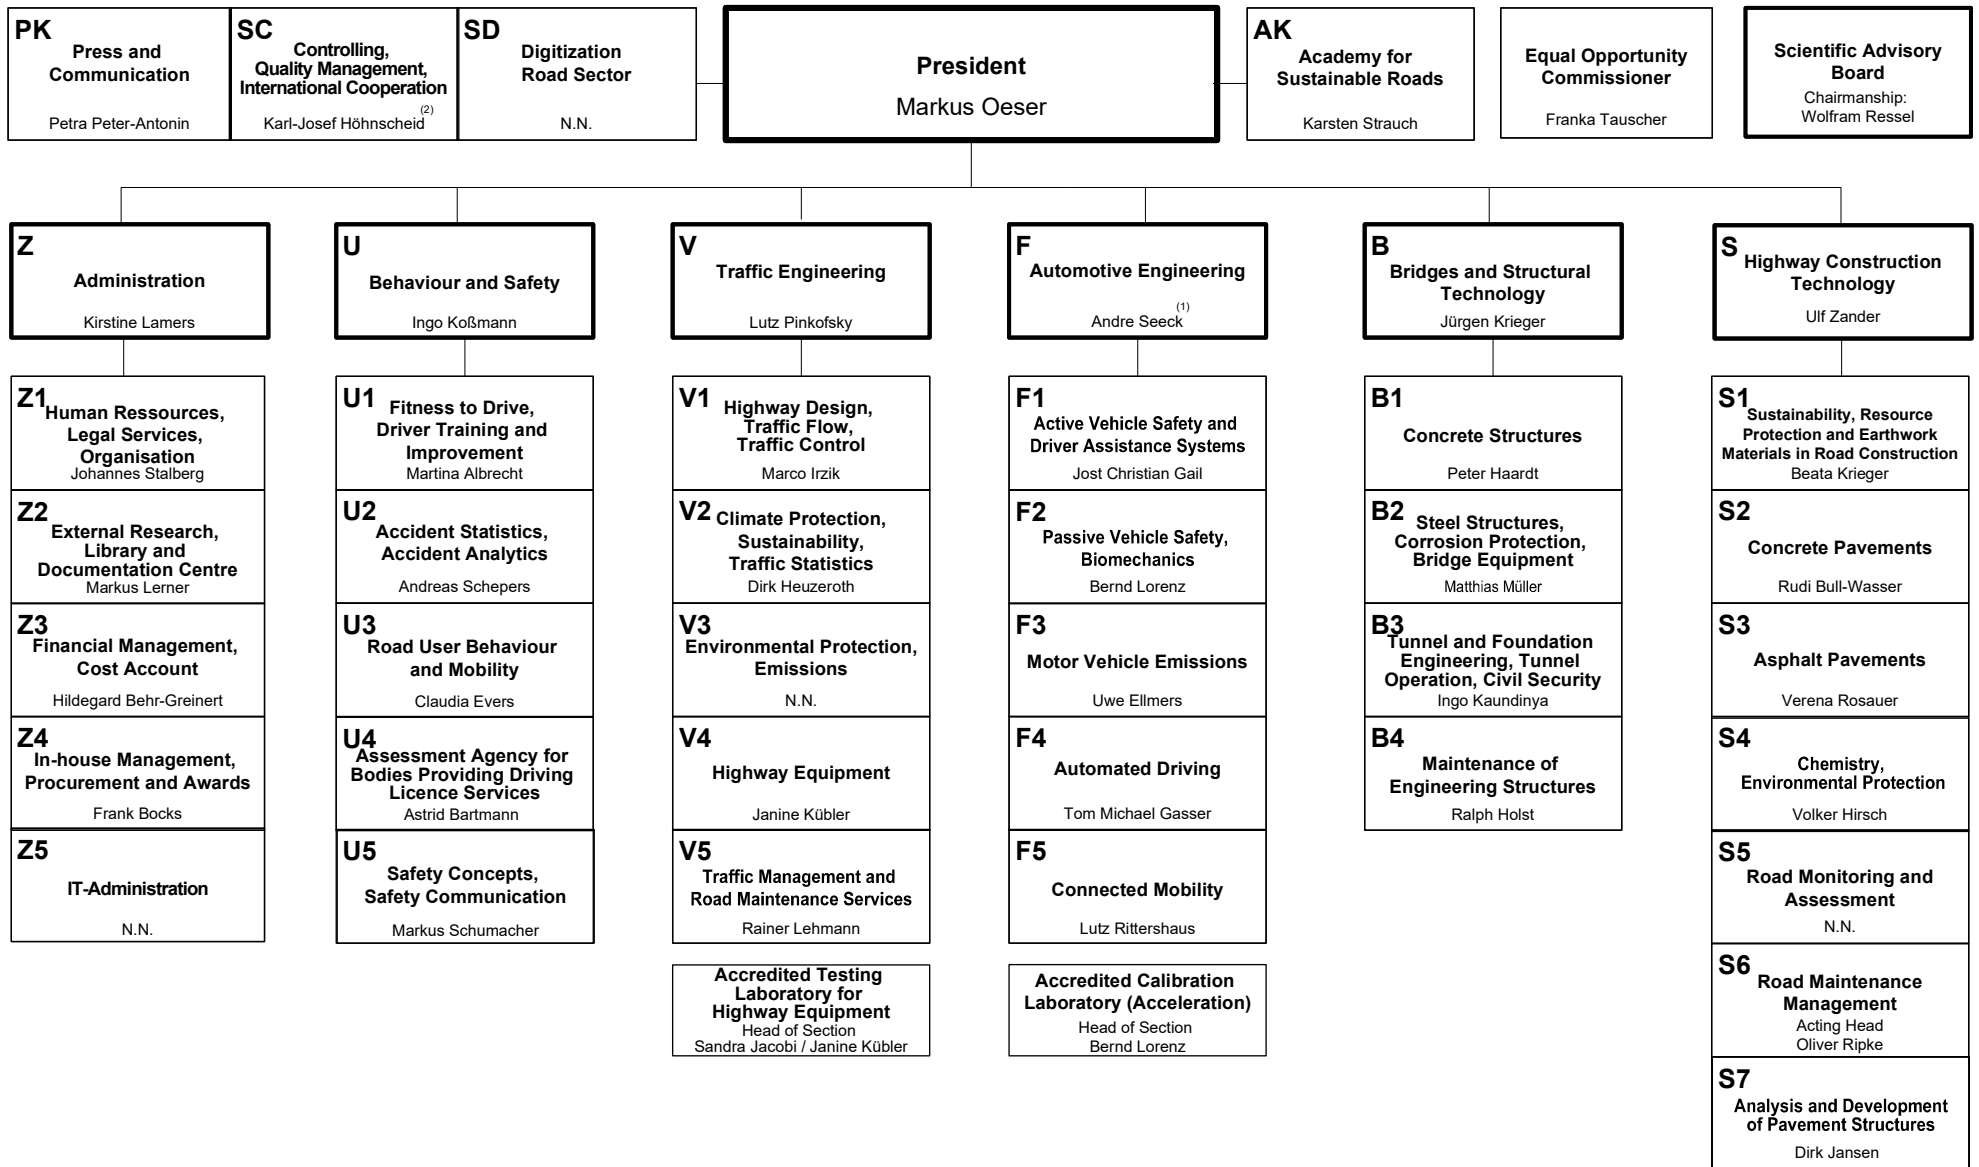

Federal Highway Research Institute (BAST) Organisation Chart

(1) Deputy of the President
(2) also Research Commissioner